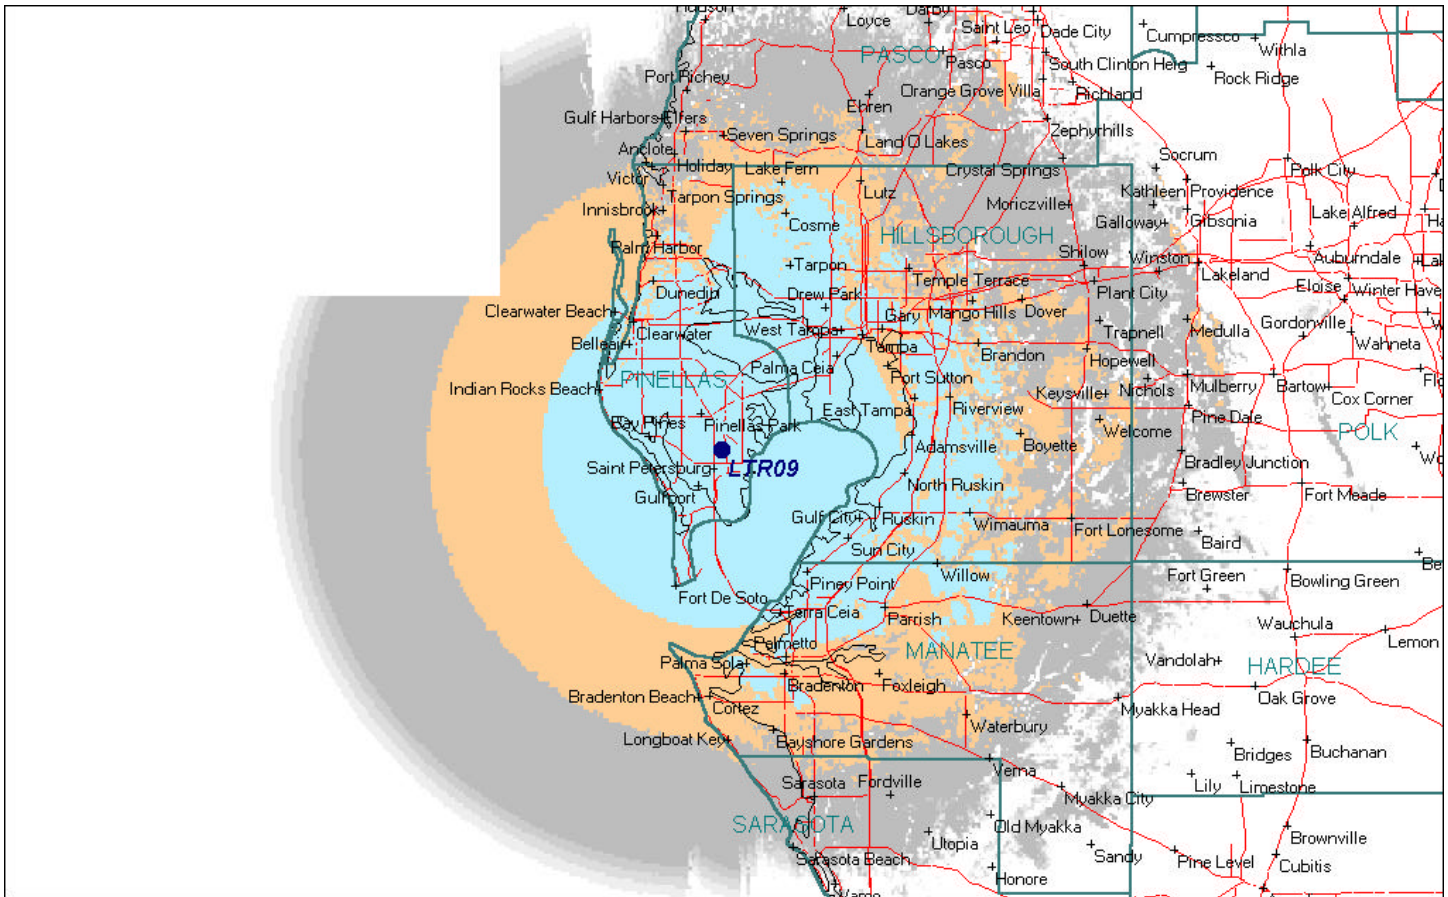

## LTR-09 – St. Petersburg, Florida

Mobile Talk-Back

Portable Talk-Back, Street-Level

Portable Talk-Back, In-Vehicle

Coverage Maps are computer generated models of expected coverage. We make no guarantee of actual coverage at any specific location. Tunnels, buildings, foliage, weather and meteorological effects among other factors may affect reliability. Communications outside of coverage contour may be possible, but is not predicted.