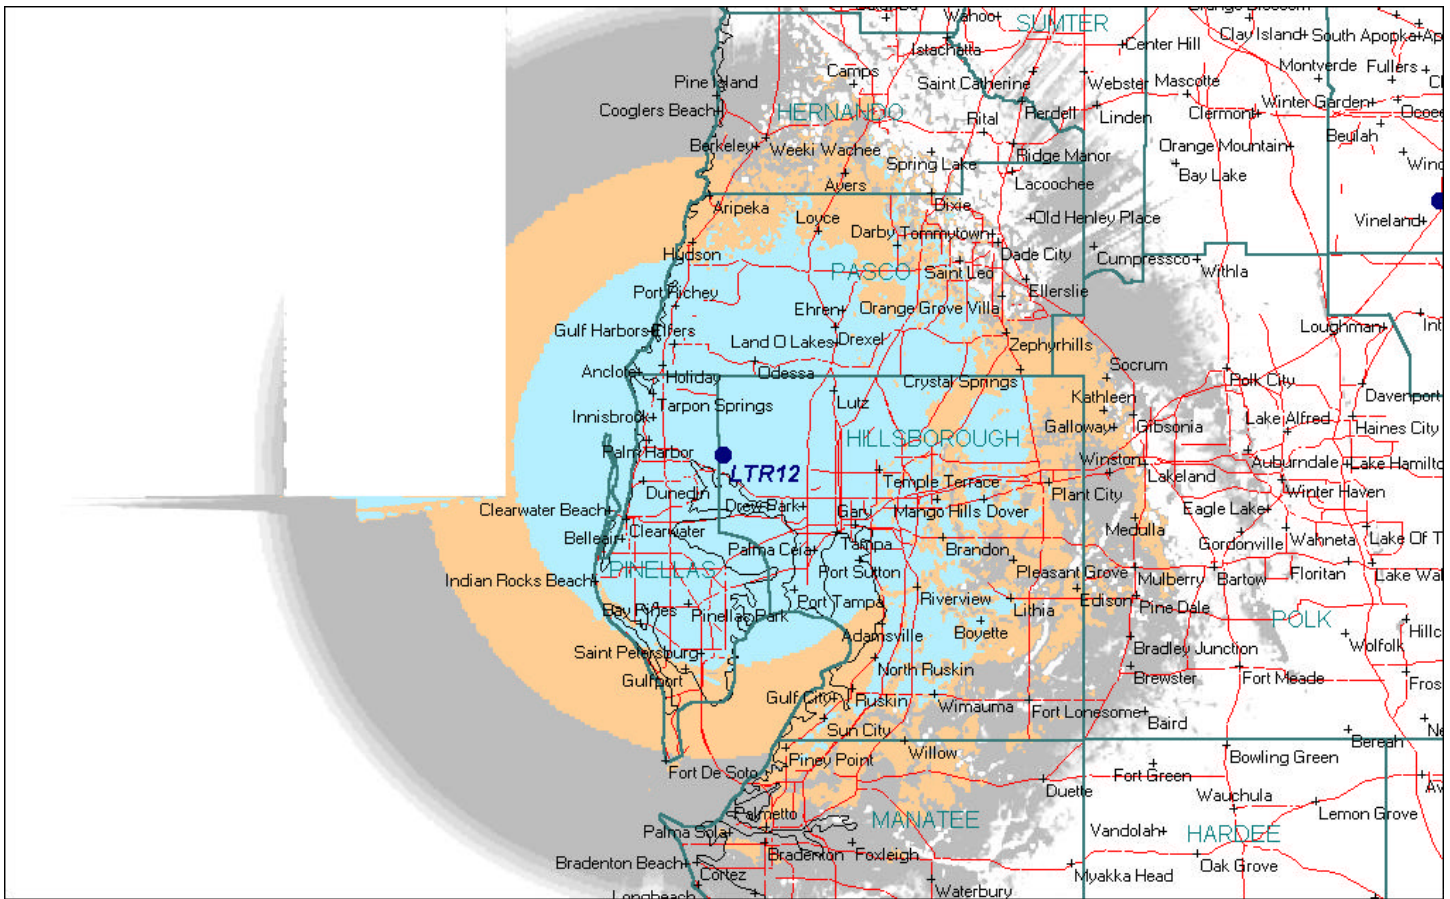

LTR-12 – Oldsmar, Florida

Mobile Talk-Back Portable Talk-Back, Street-Level Portable Talk-Back, In-Vehicle

Coverage Maps are computer generated models of expected coverage. We make no guarantee of actual coverage at any specific location. Tunnels, buildings, foliage, weather and meteorological effects among other factors may affect reliability. Communications outside of coverage contour may be possible, but is not predicted.