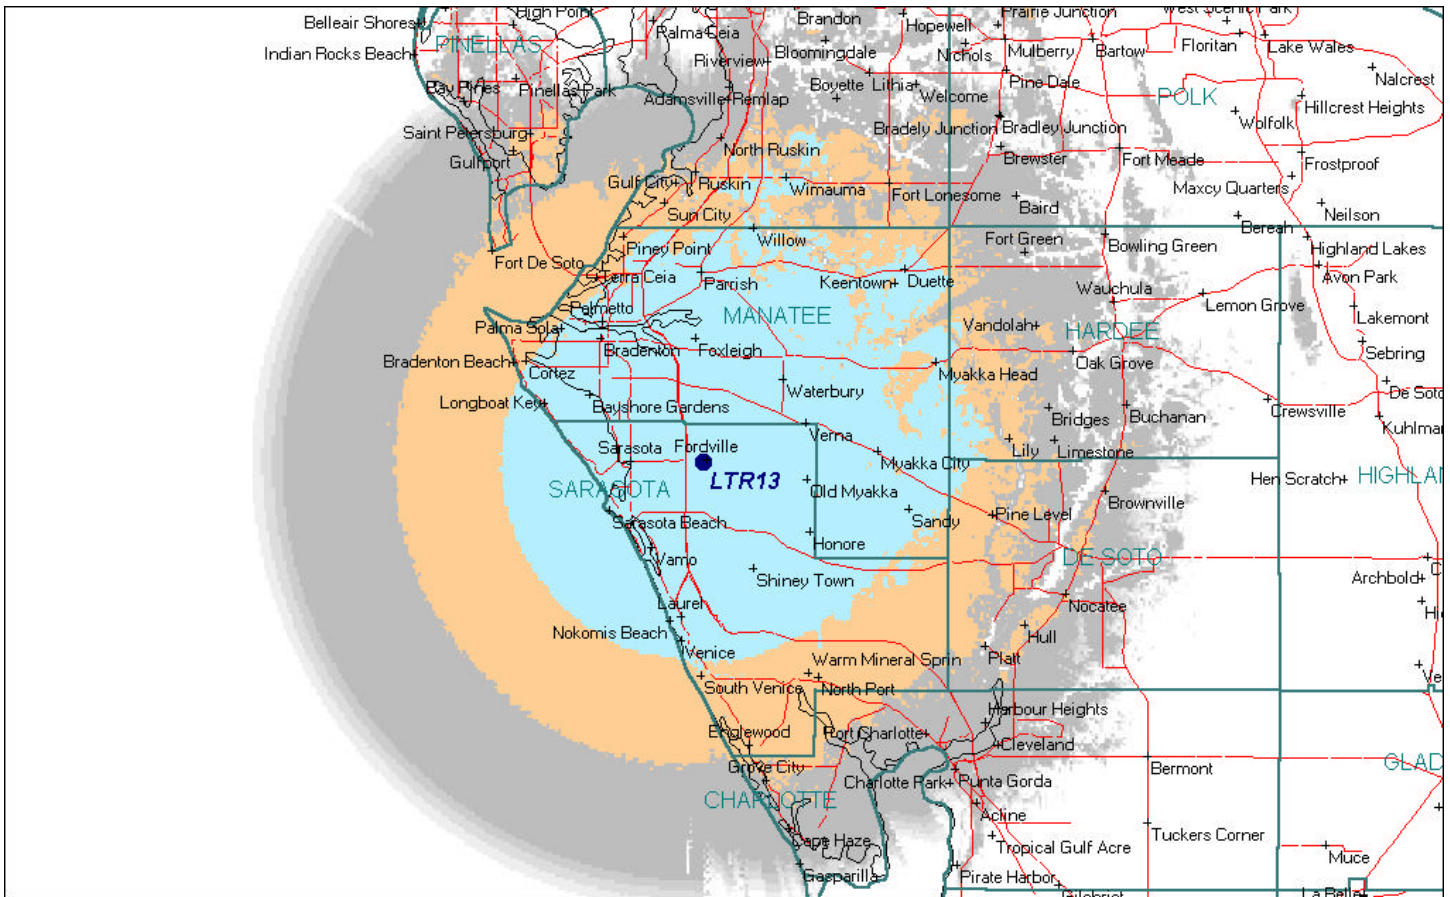

LTR-13 System - Sarasota, Florida

Mobile Talk-Back
 Portable Talk-Back, Street-Level
 Portable Talk-Back, In-Vehicle

Coverage Maps are computer generated models of expected coverage. We make no guarantee of actual coverage at any specific location. Tunnels, buildings, foliage, weather and meteorological effects among other factors may affect reliability. Communications outside of coverage contour may be possible, but is not predicted.