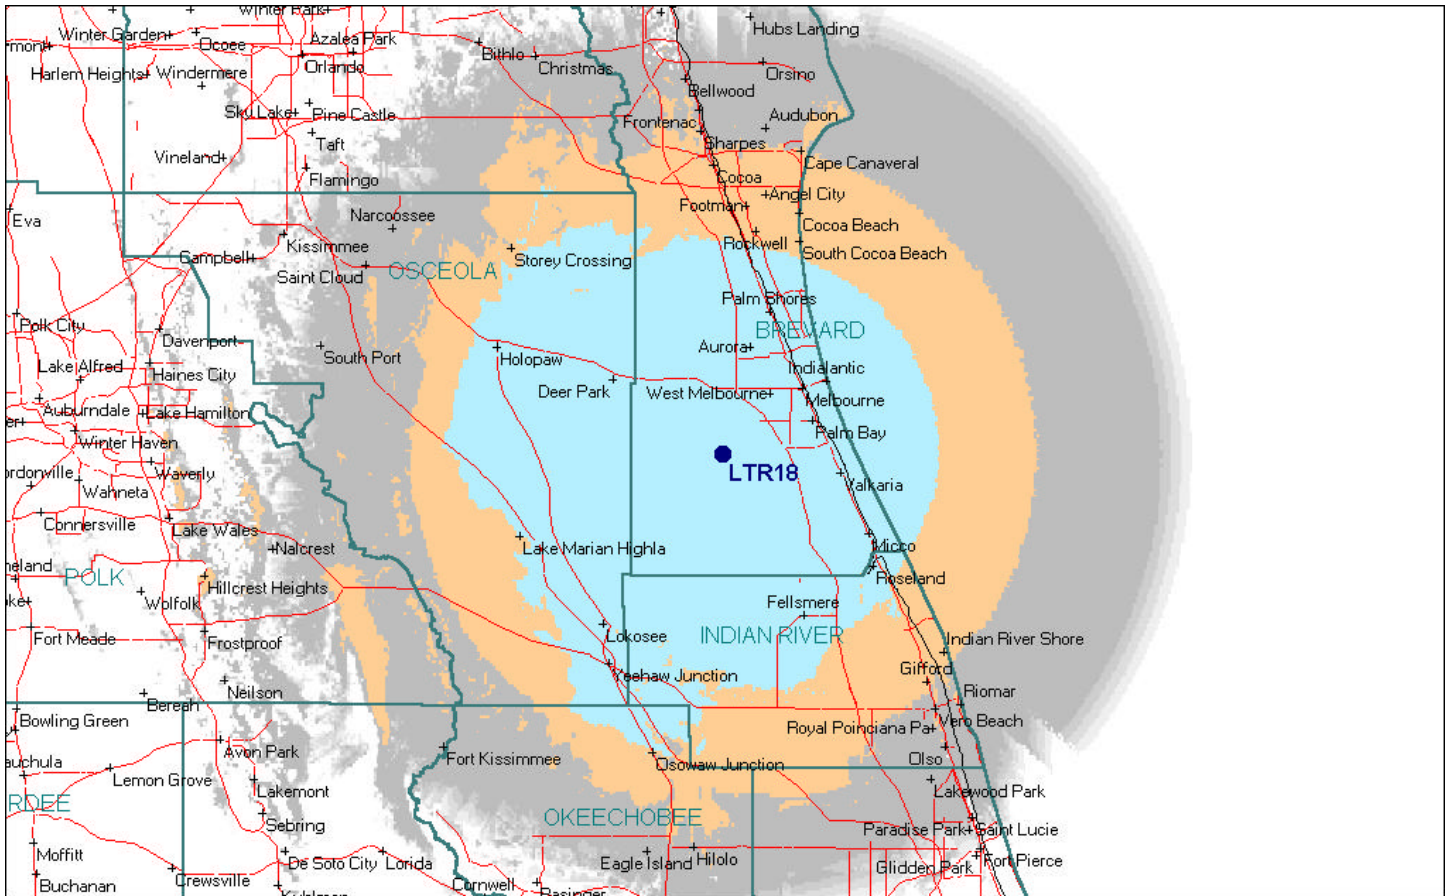

LTR-18 System - Palm Bay, Florida

Mobile Talk-Back
 Portable Talk-Back, Street-Level
 Portable Talk-Back, In-Vehicle

Coverage Maps are computer generated models of expected coverage. We make no guarantee of actual coverage at any specific location. Tunnels, buildings, foliage, weather and meteorological effects among other factors may affect reliability. Communications outside of coverage contour may be possible, but is not predicted.