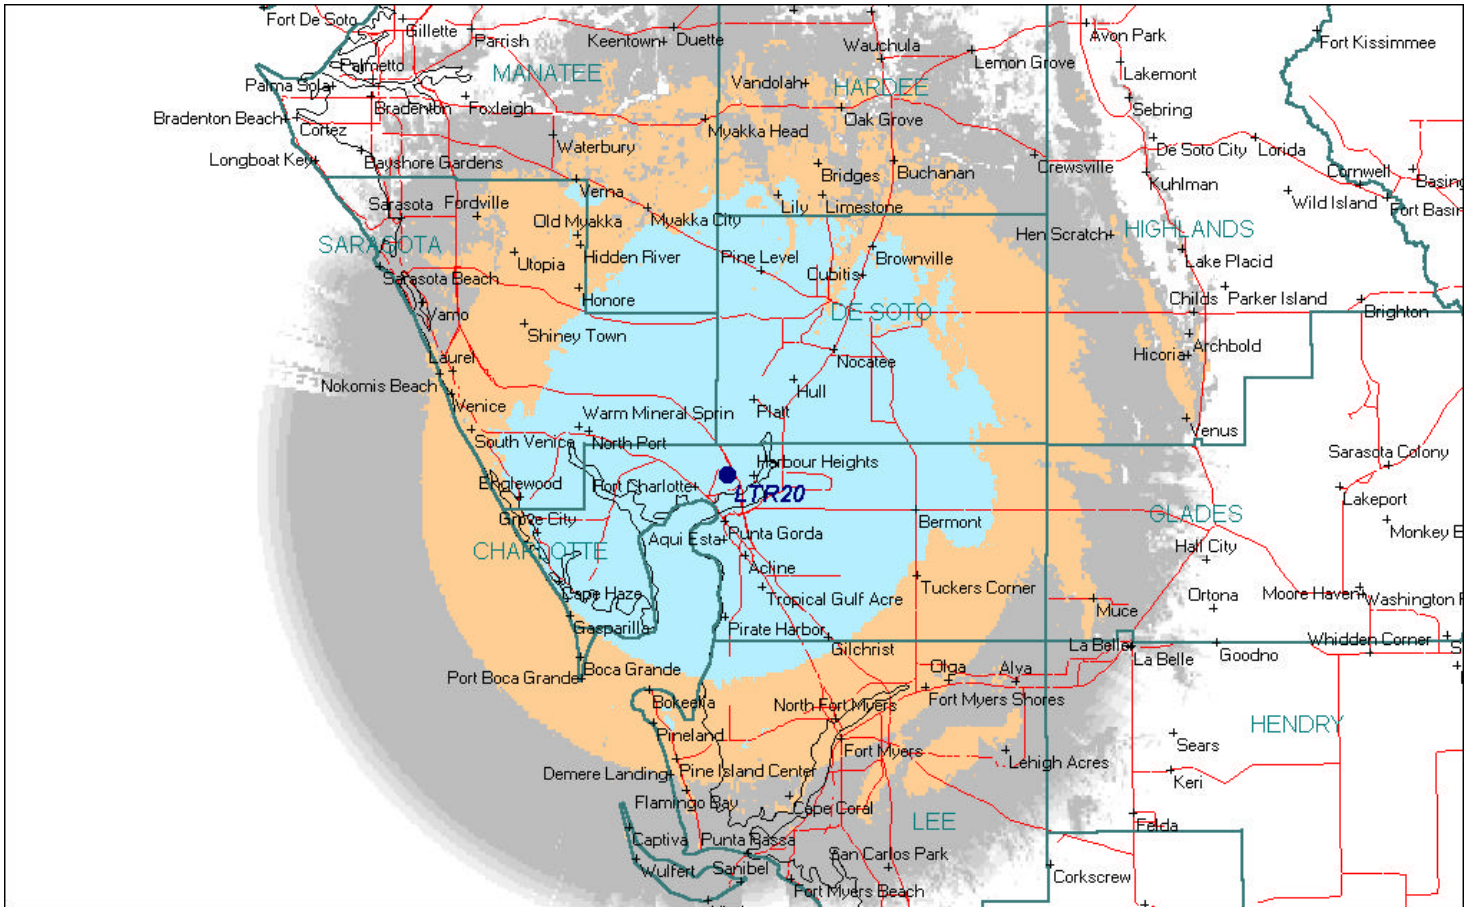

# LTR-20 System - Port Charlotte, Florida

Mobile Talk-Back
  Portable Talk-Back, Street-Level
  Portable Talk-Back, In-Vehicle

Coverage Maps are computer generated models of expected coverage. We make no guarantee of actual coverage at any specific location. Tunnels, buildings, foliage, weather and meteorological effects among other factors may affect reliability. Communications outside of coverage contour may be possible, but is not predicted.